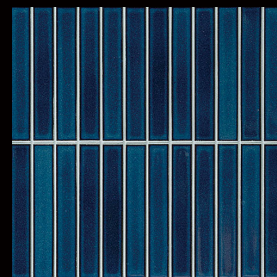

## The beauty of Japanese traditional glazes

"Biyusai" is a tile made using the techniques of Japanese traditional pottery glaze called "Yohen-yu." The tile is characterized by the random spots and various shades that occur by chance due to the flames in the kiln. In Japan, there is an aesthetic sense called "WABI-SABI" that loves nature and simplicity. Biyusai was born from such Japanese aesthetics.

Color Options / Popular Stick shape

Please feel free to request samples!  
<https://www.inaxtile.com/contacts/>

IM-1525P1/BYA-1  
White

IM-1525P1/BYA-3  
Moss Green

IM-1525P1/BYA-4  
Navy Blue

IM-1525P1/BYA-6  
Black