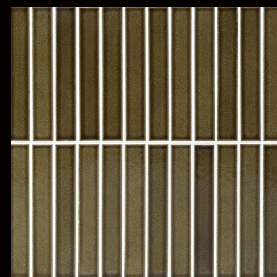

## The beauty of Japanese traditional glazes

"Biyusai" is a tile made using the techniques of Japanese traditional pottery glaze called "Yohen-yu." The tile is characterized by the random spots and various shades that occur by chance due to the flames in the kiln. In Japan, there is an aesthetic sense called "WABI-SABI" that loves nature and simplicity. Biyusai was born from such Japanese aesthetics.

## Ideal for Bathrooms and Kitchen Countertops! Trim Tiles for Versatile Use

Biyusai provides trim tiles that are perfect for neatly finishing corners not only in bathrooms but also for kitchen countertops. These tiles can be used to create tile counters, shower niches etc. Biyusai's trim tiles have the slim and small design. These are inconspicuous and won't spoil the design, so corners and edges can be completed with a stylish appearance.

Color Options / Popular Stick shape

Please feel free to request samples!  
<https://www.inaxtile.com/contacts/>

IM-1525P1/BYA-1  
White

IM-1525P1/BYA-3  
Moss Green

IM-1525P1/BYA-4  
Navy Blue

IM-1525P1/BYA-6  
Black