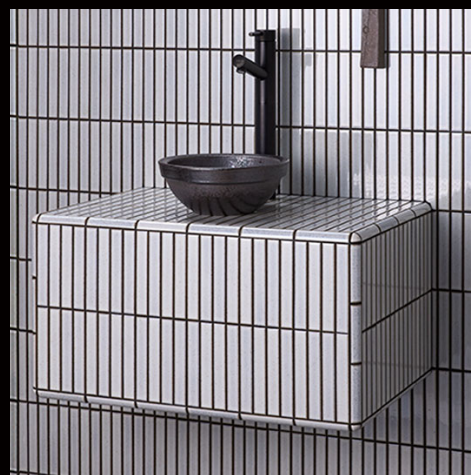

# 美釉彩

INAX

BIYUSAI <https://www.inaxtile.com/products/bathroom-kitchen/biyusai/>  
Japanese Tile World

## The beauty of Japanese traditional glazes

"Biyusai" is a tile made using the techniques of Japanese traditional pottery glaze called "Yohen-yu." The tile is characterized by the random spots and various shades that occur by chance due to the flames in the kiln. In Japan, there is an aesthetic sense called "WABI-SABI" that loves nature and simplicity. Biyusai was born from such Japanese aesthetics.

## Ideal for Bathrooms and Kitchen Countertops! Trim Tiles for Versatile Use

Biyusai provides trim tiles that are perfect for neatly finishing corners not only in bathrooms but also for kitchen countertops. These tiles can be used to create tile counters, shower niches etc. Biyusai's trim tiles have the slim and small design. These are inconspicuous and won't spoil the design, so corners and edges can be completed with a stylish appearance.