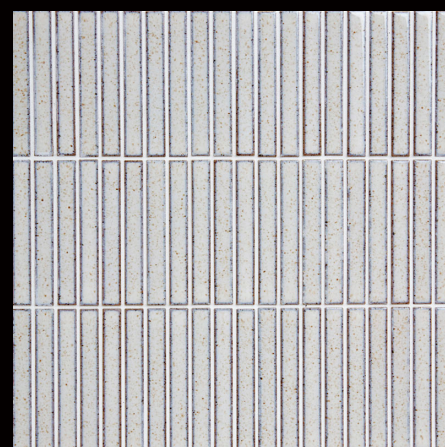

窯変

YOHEN BORDER

INAX

Japanese Tile World

<https://www.inaxtile.com/products/bathroom-kitchen/yohen-border/>

Impressive and modern tiles born from traditional Japanese glazes

"Yohen Border" is created from the traditional Japanese pottery technique known as "yohen glaze." Yohen is the term for the accidental color changes that occur due to the flames in the kiln. The striking coloration has both a traditional and a modern feel to it. It is the most popular selection from INAX.

Seven colors featuring distinctive glazes are available

IM-1015P1/YB1G
White

IM-1015P1/YB2H
Ivory

IM-1015P1/YB4H
Black

IM-1015P1/YB102
Yohen White

IM-1015P1/YB21G
Light Turquoise Blue

IM-1015P1/YB21G
Turquoise Blue

IM-1015P1/YB15
Dark Blue Mix

Specifications

Size/pc	98x12.5mm
Size/sht (Actual)	298x297.5mm
Size/sht (Nominal)	300x300mm
Thickness	6mm
Joint Horizontal	2mm
Vertical	2.5mm
Quantity/sqm	11.5shts
Quantity/ctn	22shts
Weight/ctn	22.5kg