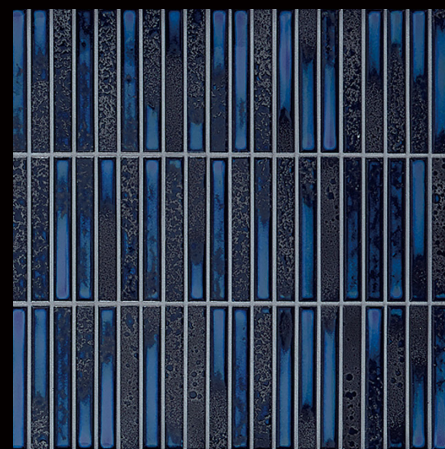

窯変

YOHEN BORDER

INAX

Japanese Tile World

<https://www.inaxtile.com/products/bathroom-kitchen/yohen-border/>

Impressive and modern tiles born from traditional Japanese glazes

"Yohen Border" is created from the traditional Japanese pottery technique known as "yohen glaze." Yohen is the term for the accidental color changes that occur due to the flames in the kiln. The striking coloration has both a traditional and a modern feel to it. It is the most popular selection from INAX.

Seven colors featuring distinctive glazes are available

IM-1015P1/YB1G
White

IM-1015P1/YB2H
Ivory

IM-1015P1/YB4H
Black

IM-1015P1/YB102
Yohen White

IM-1015P1/YB21G
Light Turquoise Blue

IM-1015P1/YB21G
Turquoise Blue