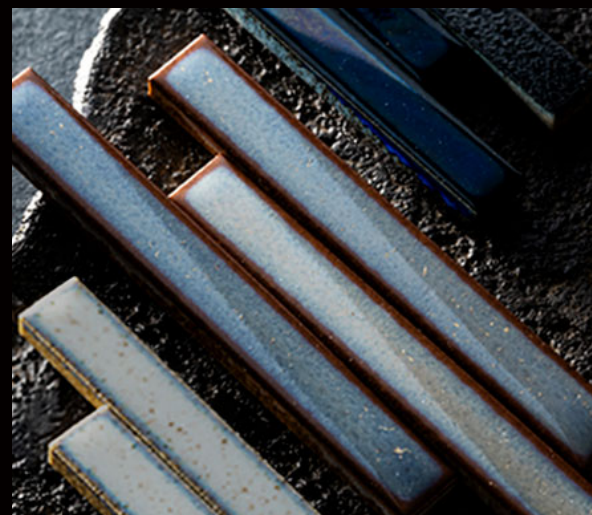

窯変

YOHEN BORDER

INAX

Japanese Tile World

<https://www.inaxtile.com/products/bathroom-kitchen/yohen-border/>

Impressive and modern tiles born from traditional Japanese glazes

"Yohen Border" is created from the traditional Japanese pottery technique known as "yohen glaze." Yohen is the term for the accidental color changes that occur due to the flames in the kiln. The striking coloration has both a traditional and a modern feel to it. It is the most popular selection from INAX.

Seven colors featuring distinctive glazes are available

IM-1015P1/YB1G
White

IM-1015P1/YB2H
Ivory

IM-1015P1/YB4H
Black

IM-1015P1/YB102
Yohen White

IM-1015P1/YB21G
Light Turquoise Blue

IM-1015P1/YB21G
Turquoise Blue